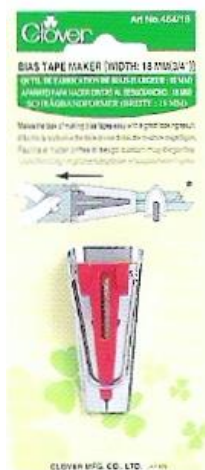

Clover Bias Tape Makers

BIAS TAPE MAKERS

464/06 464/12 464/18 464/25 464/50
6 mm 12 mm 18 mm 25 mm 50 mm