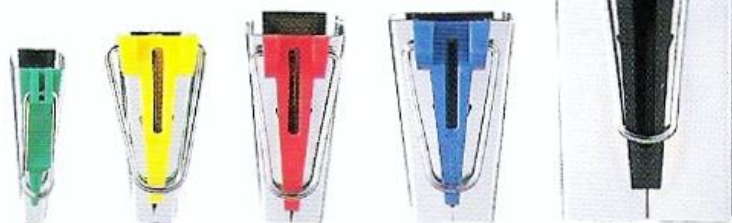

Clover Bias Tape Makers

BIAS TAPE MAKERS

464/06 464/12 464/18 464/25 464/50
6 mm 12 mm 18 mm 25 mm 50 mm